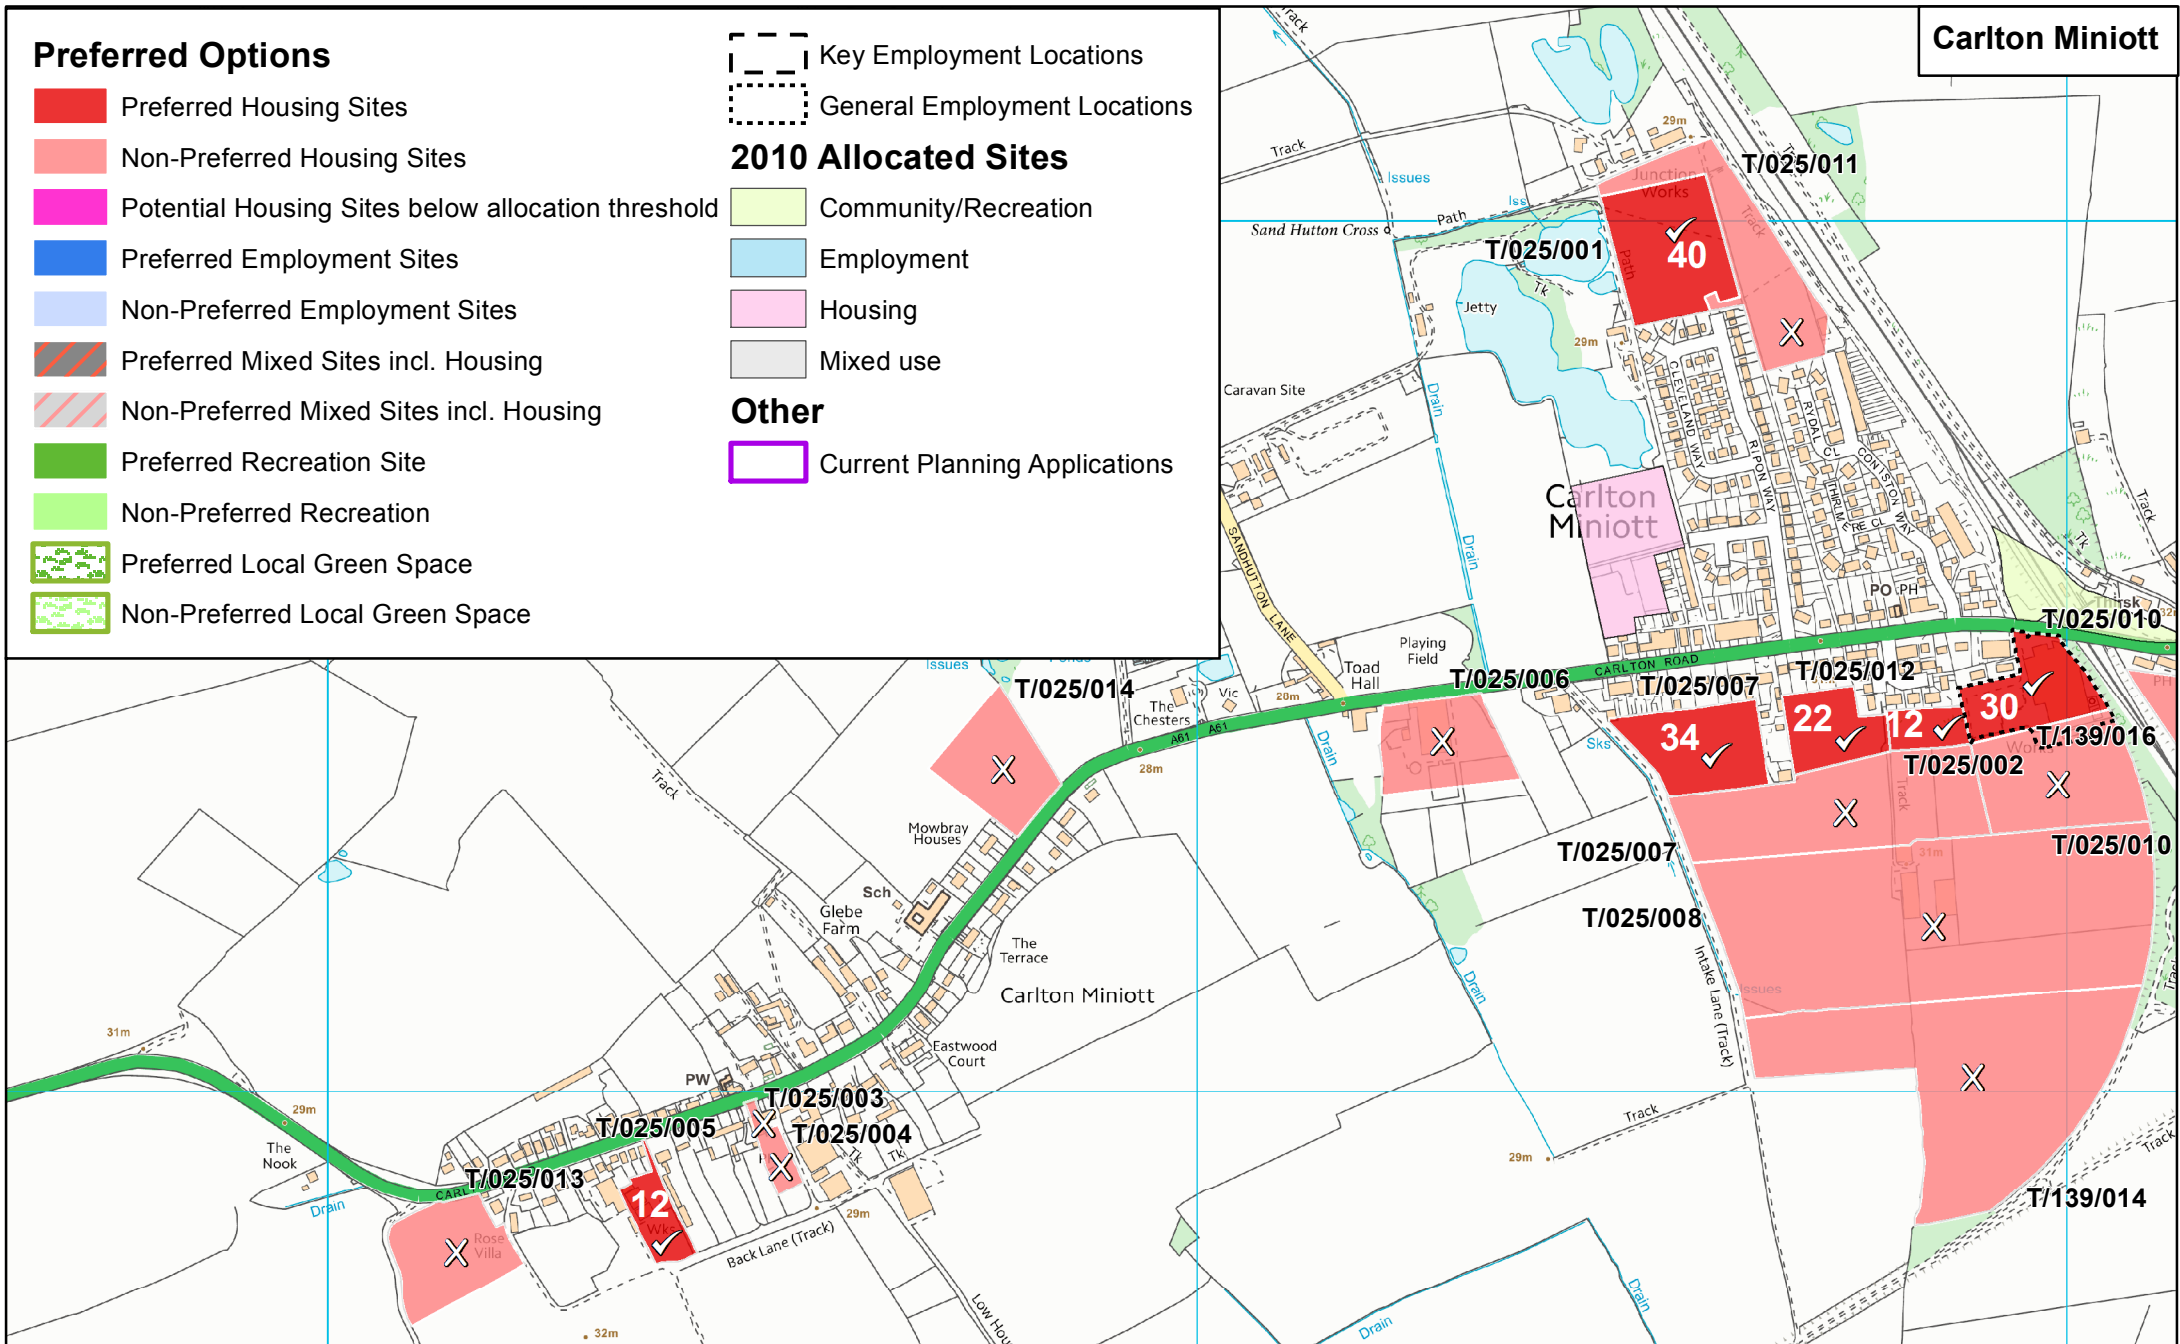

Preferred Options

- Preferred Housing Sites
- Non-Preferred Housing Sites
- Potential Housing Sites below allocation threshold
- Preferred Employment Sites
- Non-Preferred Employment Sites
- Preferred Mixed Sites incl. Housing
- Non-Preferred Mixed Sites incl. Housing
- Preferred Recreation Site
- Non-Preferred Recreation
- Preferred Local Green Space
- Non-Preferred Local Green Space

- Key Employment Locations
- General Employment Locations

2010 Allocated Sites

- Community/Recreation
- Employment
- Housing
- Mixed use

Other

- Current Planning Applications

Carlton Miniott

PLEASE NOTE: Dwelling yields
are indicative only.